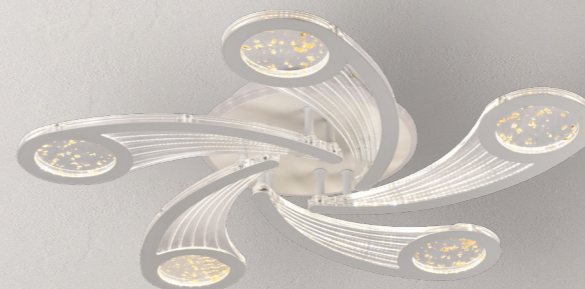

plafonieră
ceiling lamp

TASHA

Cod produs Code	EL0086911
Putere Power	100 W
Flux luminos Luminous flux	10800 lm
Grad de protecție IP rating	20
Dimensiuni Size	600x600x80 mm
Material Material	metal+acrilic metal + acrylic
Culoare Color	alb white