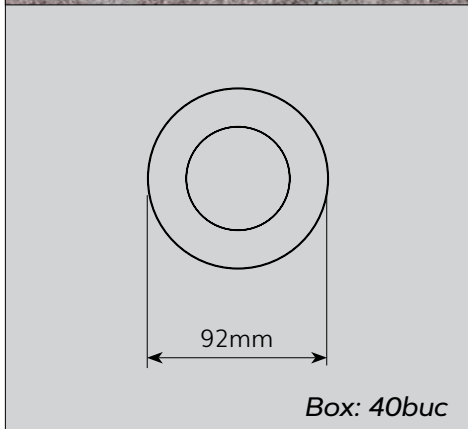

EL0071360

**366 lm**

EL0071361

**615 lm**

Lampă LED GU10 inclusă

**CCT SET**

**SETTINGS CCT**

2700°K 4000°K 6500°K