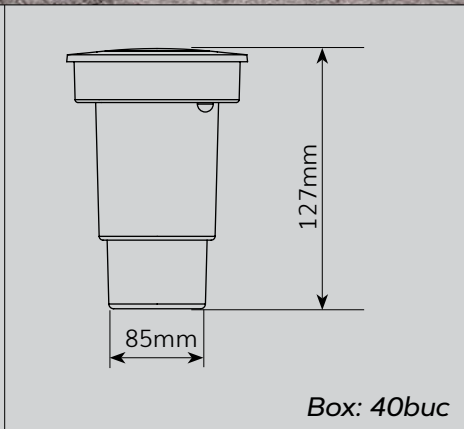

EL0071360

**366 lm**

EL0071361

**615 lm**

Lampă LED GU10 inclusă

**CCT SET**

**SETTINGS CCT**

2700°K 4000°K 6500°K