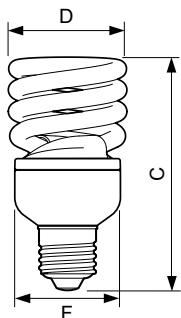

Product data

General Information		Wattage Equivalent	
Cap-Base	E27 [E27]		91 W
Nominal Lifetime (Nom)	6000 h	Starting Time (Nom)	0.3 s
Switching Cycle	6000X	Warm Up Time to 60% Light (Min)	5 s
		Warm Up Time to 60% Light (Max)	40 s
		Power Factor (Nom)	0.6
		Voltage (Nom)	220-240 V
Light Technical		Controls and Dimming	
Color Code	827 [CCT of 2700K]	Dimmable	No
Luminous Flux (Nom)	1250 lm		
Luminous Flux (Rated) (Nom)	1250 lm	Approval and Application	
Color Designation	Warm White (WW)	Energy Efficiency Label (EEL)	A
Lumen Maintenance 2000 h (Nom)	88 %	Mercury (Hg) Content (Max)	2 mg
Chromaticity Coordinate X (Nom)	463	Energy Consumption kWh/1000 h	20 kWh
Chromaticity Coordinate Y (Nom)	420	Product Data	
Correlated Color Temperature (Nom)	2700 K	Full product code	871829168008600
Luminous Efficacy (Rated) (Nom)	65 lm/W	Order product name	EconomyTwister 20W WW E27 220-240V 1PF/6
Color Rendering Index (Nom)	81	EAN/UPC - Product	8718291680086
LLMF At End Of Nominal Lifetime (Nom)	70 %	Order code	929689218901
Operating and Electrical		Numerator - Quantity Per Pack	1
Input Frequency	50 or 60 Hz	Numerator - Packs per outer box	6
Power (Rated) (Nom)	20.0 W		
Lamp Current (Nom)	150 mA		

Economy Twister

Material Nr. (12NC)	929689218901
Net Weight (Piece)	0.064 kg

Warnings and Safety

- Breaking a lamp is extremely unlikely to have any impact on your health. If a lamp breaks, ventilate the room for 30 minutes and remove the parts, preferably with gloves. Put them in a closed plastic bag and take it to your local waste facilities for recycling. Do not use a vacuum cleaner.
- Compact fluorescent lamps have to be treated as special waste, they must be taken to your local waste facilities for recycling. The European Lighting Industry has set up an infrastructure, capable of recycling mercury, other metals, glass etc.

Dimensional drawing

Product	D (max)	C (max)	F (max)
EconomyTwister 20W WW E27 220-240V 1PF/6	56.5 mm	111.5 mm	47 mm

Twister 20W WW E27 220-240V Spiral