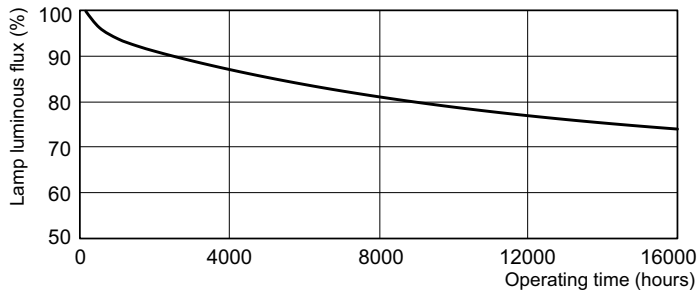

MASTER TL5 Circular Life Expectancy 3 h cycle

MASTER TL5 Circular Life Expectancy 12 h cycle

MASTER TL5 Circular Lumen Maintenance 3 h + 12 h cycle