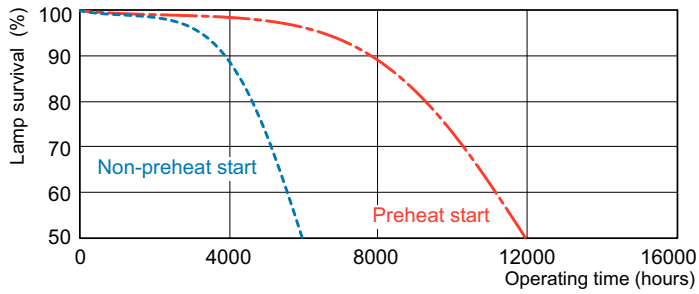

MASTER TL5 Circular

Lifetime