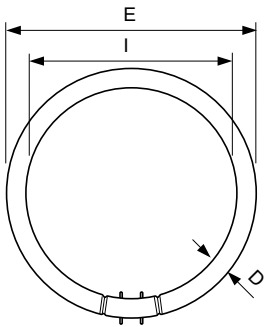

MASTER TL5 Circular

MASTER TL5 Circular 22W/830 1CT/10

This circular TL5 lamp (tube diameter 16 mm) offers extended design possibilities. The slim tube allows the creation of extremely flat luminaires and enables omni-directional light distribution. It is suitable for a wide range of professional and semi-professional applications, and is ideal for use in shops, offices and public areas with unconventional layouts.

MASTER TL5 Circular

Mercury (Hg) Content (Nom)	2.5 mg
Energy Consumption kWh/1000 h	25 kWh
Product Data	
Full product code	871150064095625
Order product name	MASTER TL5 Circular 22W/830 1CT/10
EAN/UPC - Product	8711500640956
Order code	927965083013

Numerator - Quantity Per Pack	1
Numerator - Packs per outer box	10
Material Nr. (12NC)	927965083013
Net Weight (Piece)	80.000 g
ILCOS Code	FSCH-22/30/1B-L/P-2GX13-16

Warnings and Safety

- A lamp breaking is extremely unlikely to have any impact on your health. If a lamp breaks, ventilate the room for 30 minutes and remove the parts, preferably with gloves. Put them in a sealed plastic bag and take it to your local waste facilities for recycling. Do not use a vacuum cleaner.

Dimensional drawing

TL5-C 22W/830

Product	D (max)	D (min)	E (min)	E (max)	I (min)	I (max)
MASTER TL5 Circular 22W/830 1CT/10	18 mm	14 mm	220 mm	230 mm	187 mm	197 mm

Photometric data

Lightcolor /830

Lightcolor /830