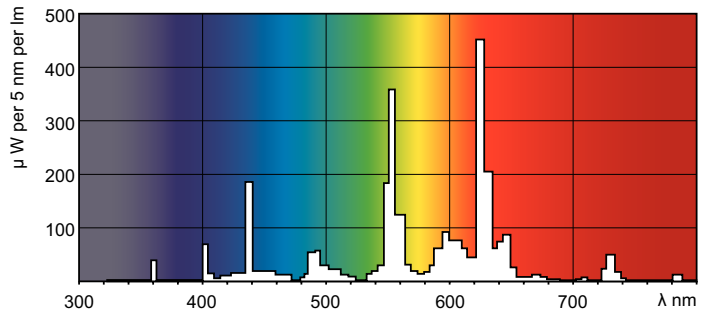

MASTER TL5 Circular

MASTER TL5 Circular 22W/830 1CT/10

This circular TL5 lamp (tube diameter 16 mm) offers extended design possibilities. The slim tube allows the creation of extremely flat luminaires and enables omni-directional light distribution. It is suitable for a wide range of professional and semi-professional applications, and is ideal for use in shops, offices and public areas with unconventional layouts.

Product data

General Information		Color Rendering Index (Nom)	
Cap-Base	2GX13 [2GX13]	LLMF 2000 h Rated	85
Life to 50% Failures Preheat (Nom)	12000 h	LLMF 4000 h Rated	91 %
LSF Preheat 2000 h Rated	99 %	LLMF 6000 h Rated	87 %
LSF Preheat 4000 h Rated	99 %	LLMF 8000 h Rated	84 %
LSF Preheat 6000 h Rated	96 %	LLMF 12000 h Rated	81 %
LSF Preheat 8000 h Rated	89 %	LLMF 16000 h Rated	77 %
LSF Preheat 16000 h Rated	10 %	LLMF 20000 h Rated	74 %
LSF Preheat 20000 h Rated	1 %		72 %
Light Technical		Operating and Electrical	
Color Code	830 [CCT of 3000K]	Power (Rated) (Nom)	22.3 W
Luminous Flux (Nom)	1800 lm	Lamp Current (Nom)	0.300 A
Luminous Flux (Rated) (Nom)	1800 lm		
Color Designation	Warm White (WW)	Temperature	
Chromaticity Coordinate X (Nom)	440	Design Temperature (Nom)	35 °C
Chromaticity Coordinate Y (Nom)	403	Controls and Dimming	
Correlated Color Temperature (Nom)	3000 K	Dimmable	Yes
Luminous Efficacy (Rated) (Nom)	82 lm/W	Approval and Application	
Color Rendering Index (Max)	85	Energy Efficiency Label (EEL)	A
Color Rendering Index (Min)	80		

MASTER TL5 Circular

Mercury (Hg) Content (Nom)	2.5 mg
Energy Consumption kWh/1000 h	25 kWh
Product Data	
Full product code	871150064095625
Order product name	MASTER TL5 Circular 22W/830 1CT/10
EAN/UPC - Product	8711500640956
Order code	927965083013

Dimensional drawing

TL5-C 22W/830

Product	D (max)	D (min)	E (min)	E (max)	I (min)	I (max)
MASTER TL5 Circular 22W/830 1CT/10	18 mm	14 mm	220 mm	230 mm	187 mm	197 mm

Photometric data

Lightcolor /830

Lightcolor /830