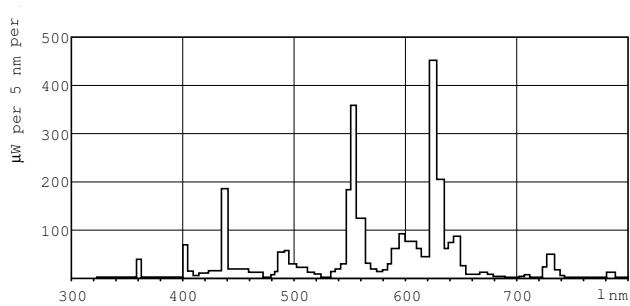

MASTER TL5 Circular

MASTER TL5 Circular 22W/830 1CT/10

This circular TL5 lamp (tube diameter 16 mm) offers extended design possibilities. The slim tube allows the creation of extremely flat luminaires and enables omni-directional light distribution. It is suitable for a wide range of professional and semi-professional applications, and is ideal for use in shops, offices and public areas with unconventional layouts.

MASTER TL5 Circular

Mercury (Hg) Content (Nom)	2.5 mg
Energy Consumption kWh/1000 h	25 kWh
Product Data	
Full product code	871150064095625
Order product name	MASTER TL5 Circular 22W/830 1CT/10
EAN/UPC - Product	8711500640956
Order code	927965083013

Numerator - Quantity Per Pack	1
Numerator - Packs per outer box	10
Material Nr. (12NC)	927965083013
Net Weight (Piece)	80.000 g
ILCOS Code	FSCH-22/30/1B-L/P-2GX13-16

Warnings and Safety

- A lamp breaking is extremely unlikely to have any impact on your health. If a lamp breaks, ventilate the room for 30 minutes and remove the parts, preferably with gloves. Put them in a sealed plastic bag and take it to your local waste facilities for recycling. Do not use a vacuum cleaner.

Dimensional drawing

TL5-C 22W/830

Product	D (max)	D (min)	E (min)	E (max)	I (min)	I (max)
MASTER TL5 Circular 22W/830 1CT/10	18 mm	14 mm	220 mm	230 mm	187 mm	197 mm

Photometric data

Lightcolor /830

Lightcolor /830