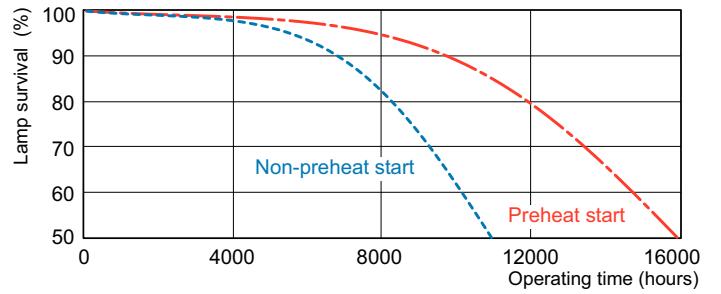

MASTER TL5 Circular

Lifetime