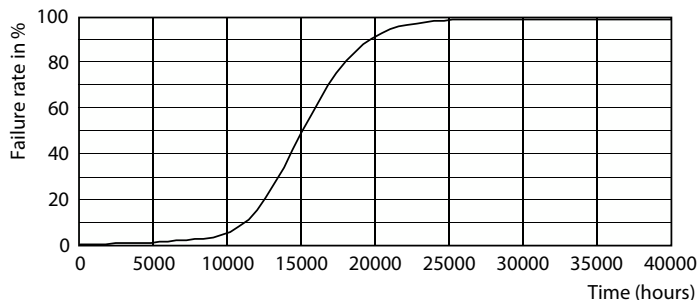

Durată de viață

Life Expectancy Diagram - LED classic 150W A67 E27 CW FR ND 1SRT4