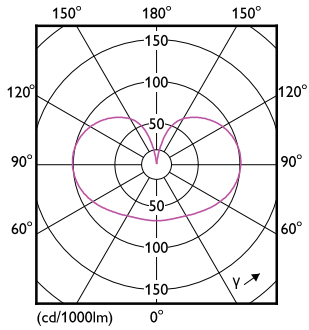

Classic filament LEDbulbs

Photometric data

Light Distribution Diagram - LED classic 120W A67 E27 WW FR NDRFSRT4