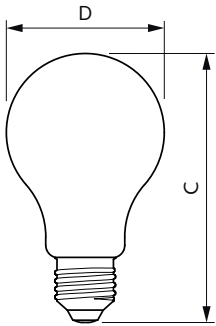

## Dimensional drawing

Product	D	C
LED classic 120W A67 E27 WW FR NDRFSRT4	70 mm	121 mm