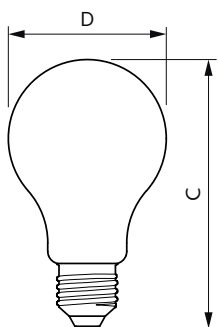

Cote

Product	D	C
LED classic 150W A67 E27 WW FR NDRFSRT4	70 mm	121 mm

Date fotometrice

Spectral Power Distribution Colour - LED classic 150W A67 E27 WW FR NDRFSRT4

Light Distribution Diagram - LED classic 150W A67 E27 WW FR NDRFSRT4