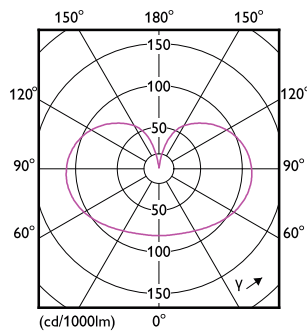

Cote

Product	D	C
LED classic 150W A67 E27 WW FR NDRFSRT4	70 mm	121 mm

Date fotometrice

Spectral Power Distribution Colour - LED classic 150W A67 E27 WW FR NDRFSRT4

Light Distribution Diagram - LED classic 150W A67 E27 WW FR NDRFSRT4