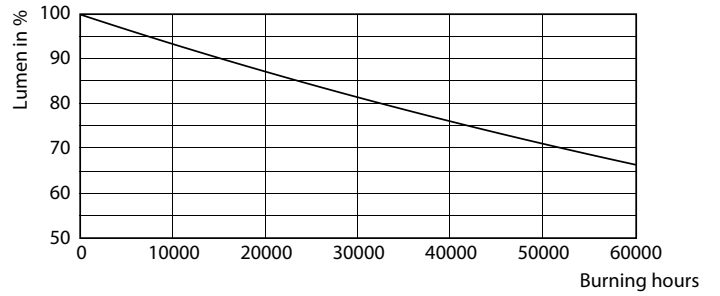

CorePro LEDtube EM/Mains T8

Lifetime

Life Expectancy Diagram - CorePro LEDtube 1500mm 20W 840 T8

Lumen Maintenance Diagram - CorePro LEDtube 1500mm 20W 840 T8