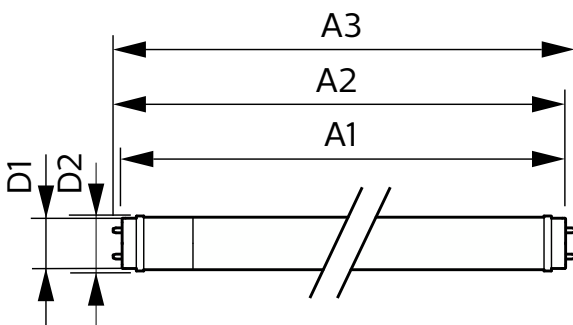

Line Frequency	50 to 60 Hz
Input Frequency	50 to 60 Hz
Power Consumption	20 W
Lamp Current (Nom)	105 mA
Starting Time (Nom)	0.5 s
Warm-up time to 60% light	0.5 s
Power Factor (Fraction)	0.9
Voltage (Nom)	220-240 V
LED alternative to fluorescent lamp power	58 W
Inrush current at mains	8.7
Max. lamp no. on MCB B type 10A - Mains	34
Max. lamp no. on MCB B type 10A – EM ballast without Comp. Cap.	54
Max. lamp no. on MCB B type 10A – EM ballast with Comp. Cap.	10
Max. lamp no. on MCB B type 16A - Mains	55
Max. lamp no. on MCB B type 16A – EM ballast without Comp. Cap.	87
Max. lamp no. on MCB B type 16A – EM ballast with Comp. Cap.	17
Ballast Compatibility	EM/Mains

Temperature

Ambient temperature range	-20 °C to 45 °C
T-Case Maximum (Nom)	60 °C

Controls and Dimming

Dimmable	No

Mechanical and Housing

Bulb Finish	Frosted
Bulb Material	Glass
Product Length	1,500 mm
Bulb Shape	T8

Approval and Application

Energy Efficiency Class	E
Energy Saving Product	Yes
Approval Marks	RoHS compliance CE marking KEMA Keur certificate
Energy Consumption kWh/1000 h	20 kWh
EPREL Registration Number	1384717

Product Data

Order product name	CorePro LEDtube 1500mm 20W 840 T8
Full product name	CorePro LEDtube 1500mm 20W 840 T8
Full product code	871951432539500
Order code	929003022502
Material Nr. (12NC)	929003022502
Numerator - Quantity Per Pack	1
EAN/UPC - Product/Case	8719514325395
Numerator - Packs per outer box	10
EAN/UPC - Case	8719514325401

Dimensional drawing

Product	D1	D2	A1	A2	A3
CorePro LEDtube 1500mm 20W 840 T8	25.7 mm	28 mm	1,500 mm	1,507.1 mm	1,514.2 mm