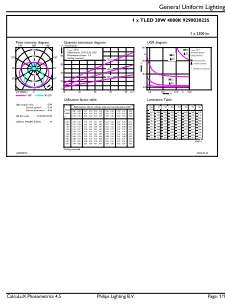

Product Data

Order product name	CorePro LEDtube 1500mm 20W 840 T8
Full product name	CorePro LEDtube 1500mm 20W 840 T8
Full product code	871951432539500
Order code	929003022502
Material Nr. (12NC)	929003022502
Numerator - Quantity Per Pack	1
EAN/UPC - Product/Case	8719514325395
Numerator - Packs per outer box	10
EAN/UPC - Case	8719514325401

Dimensional drawing

Product	D1	D2	A1	A2	A3
CorePro LEDtube 1500mm 20W 840 T8	25.7 mm	28 mm	1,500 mm	1,507.1 mm	1,514.2 mm

CorePro LEDtube EM/Mains T8

Photometric data

General uniform lighting - CorePro LEDtube 1500mm 20W 840 T8

Light Distribution Diagram - CorePro LEDtube 1500mm 20W 840 T8

Spectral Power Distribution Colour - CorePro LEDtube 1500mm 20W 840 T8

Lifetime

Life Expectancy Diagram - CorePro LEDtube 1500mm 20W 840 T8

Life Expectancy Diagram - CorePro LEDtube 1500mm 20W 840 T8