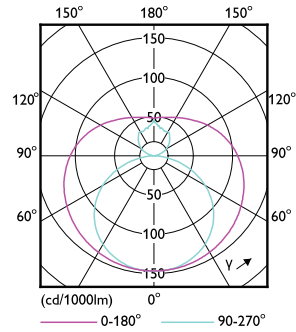

Dimensional drawing

Product	D1	D2	A1	A2	A3
CorePro LEDtube 1500mm 20W 840 T8	25.7 mm	28 mm	1,500 mm	1,507.1 mm	1,514.2 mm

CorePro LEDtube EM/Mains T8

Photometric data

General uniform lighting - CorePro LEDtube 1500mm 20W 840 T8