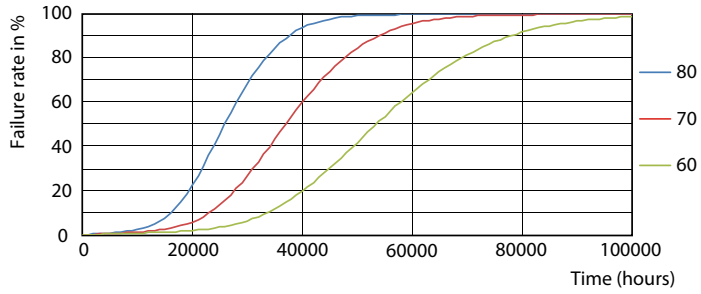

CorePro LEDtube EM/Mains T8

Lifetime

Life Expectancy Diagram - CorePro LEDtube 1500mm 20W 840 T8

Lumen Maintenance Diagram - CorePro LEDtube 1500mm 20W 840 T8