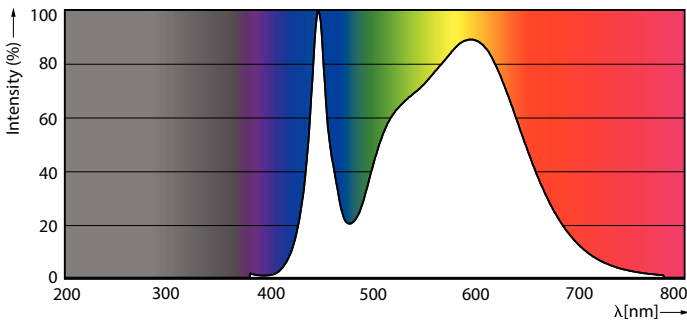

Spectral Power Distribution Colour - CorePro LEDtube 1500mm 20W 840 T8