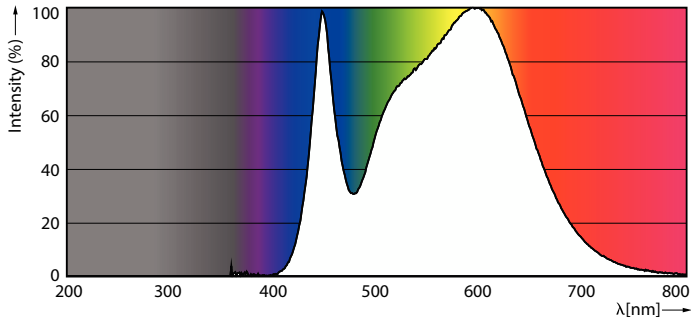

Photometric data

Light Distribution Diagram - Ecofit LEDtube 1200mm 16W 840 T8

General uniform lighting - Ecofit LEDtube 1200mm 16W 840 T8

Ecofit Ledtubes T8

Photometric data

Spectral Power Distribution Colour - Ecofit LEDtube 1200mm 16W 840 T8