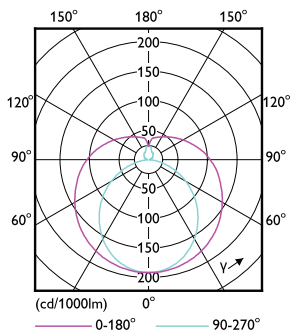

Ecofit Ledtubes T8

Mechanical and Housing

Bulb Finish	Frosted
Bulb Material	Glass
Product Length	1,200 mm
Bulb Shape	T8

Approval and Application

Energy Efficiency Class	F
Energy Saving Product	Yes
Approval Marks	RoHS compliance CE marking KEMA Keur certificate
Energy Consumption kWh/1000 h	16 kWh
EPREL Registration Number	726134

Product Data

Order product name	Ecofit LEDtube 1200mm 16W 840 T8
Full product name	Ecofit LEDtube 1200mm 16W 840 T8
Full product code	871951440371000
Order code	929003130502
Material Nr. (12NC)	929003130502
Numerator - Quantity Per Pack	1
EAN/UPC - Product/Case	8719514403710
Numerator - Packs per outer box	20
EAN/UPC - Case	8719514403727

Dimensional drawing

Product	D1	D2	A1	A2	A3
Ecofit LEDtube 1200mm 16W 840 T8	25.7 mm	28 mm	1,198 mm	1,205 mm	1,212 mm

Photometric data

Light Distribution Diagram - Ecofit LEDtube 1200mm 16W 840 T8