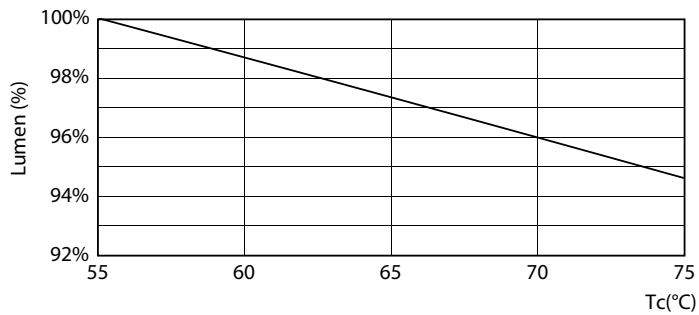

Life Expectancy Diagram - Ecofit LEDtube 1200mm 16W 840 T8

Lumen Maintenance Diagram - Ecofit LEDtube 1200mm 16W 840 T8