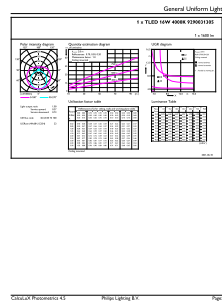

Ecofit Ledtubes T8

Mechanical and Housing

Bulb Finish	Frosted
Bulb Material	Glass
Product Length	1,200 mm
Bulb Shape	T8

Approval and Application

Energy Efficiency Class	F
Energy Saving Product	Yes
Approval Marks	RoHS compliance CE marking KEMA Keur certificate
Energy Consumption kWh/1000 h	16 kWh
EPREL Registration Number	726134

Product Data

Order product name	Ecofit LEDtube 1200mm 16W 840 T8
Full product name	Ecofit LEDtube 1200mm 16W 840 T8
Full product code	871951440371000
Order code	929003130502
Material Nr. (12NC)	929003130502
Numerator - Quantity Per Pack	1
EAN/UPC - Product/Case	8719514403710
Numerator - Packs per outer box	20
EAN/UPC - Case	8719514403727

Dimensional drawing

Product	D1	D2	A1	A2	A3
Ecofit LEDtube 1200mm 16W 840 T8	25.7 mm	28 mm	1,198 mm	1,205 mm	1,212 mm

Photometric data

General uniform lighting - Ecofit LEDtube 1200mm 16W 840 T8