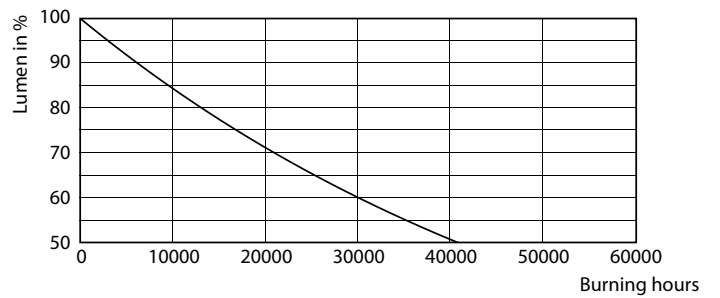

Lifetime

Life Expectancy Diagram - Ecofit LEDtube 1200mm 16W 840 T8

Life Expectancy Diagram - Ecofit LEDtube 1200mm 16W 840 T8

Lumen Maintenance Diagram - Ecofit LEDtube 1200mm 16W 840 T8

Lumen Maintenance Diagram - Ecofit LEDtube 1200mm 16W 840 T8