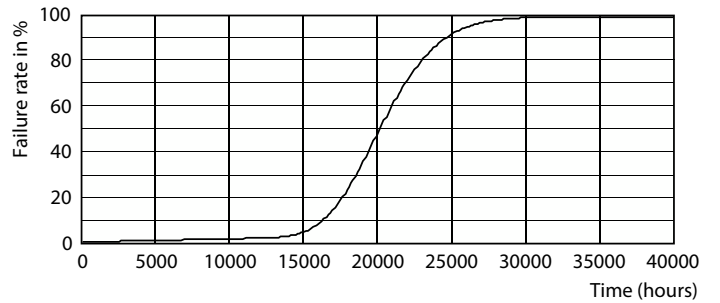

Life Expectancy Diagram - Ecofit LEDtube 1200mm 16W 840 T8