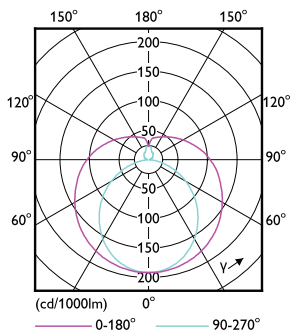

Ecofit Ledtubes T8

Mechanical and Housing

Bulb Finish	Frosted
Bulb Material	Glass
Product Length	1,500 mm
Bulb Shape	T8

Approval and Application

Energy Efficiency Class	F
Energy Saving Product	Yes
Approval Marks	RoHS compliance CE marking KEMA Keur certificate
Energy Consumption kWh/1000 h	20 kWh
EPREL Registration Number	726131

Product Data

Order product name	Ecofit LEDtube 1500mm 19.5W 840 T8
Full product name	Ecofit LEDtube 1500mm 19.5W 840 T8
Full product code	871951440375800
Order code	929003130702
Material Nr. (12NC)	929003130702
Numerator - Quantity Per Pack	1
EAN/UPC - Product/Case	8719514403758
Numerator - Packs per outer box	20
EAN/UPC - Case	8719514403765

Dimensional drawing

Product	D1	D2	A1	A2	A3
Ecofit LEDtube 1500mm 19.5W 840 T8	25.7 mm	28 mm	1,498.5 mm	1,505.9 mm	1,513 mm

Photometric data

Light Distribution Diagram - Ecofit LEDtube 1500mm 19.5W 840 T8