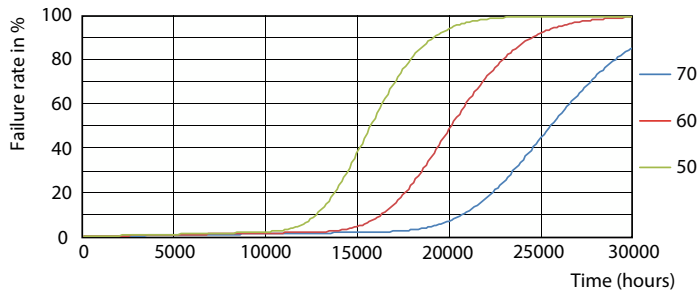

Ecofit Ledtubes T8

Photometric data

© 2024 Philips Lighting B.V. Page 11 of 11

General uniform lighting - Ecofit LEDtube 1500mm 19.5W 840 T8

Lifetime

Life Expectancy Diagram - Ecofit LEDtube 1500mm 19.5W 840 T8