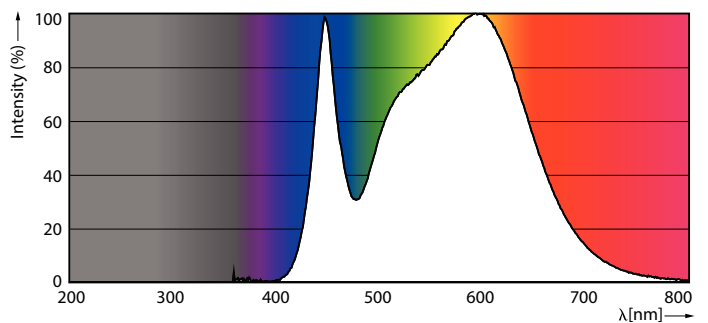

Spectral Power Distribution Colour - Ecofit LEDtube 1500mm 19.5W 840 T8