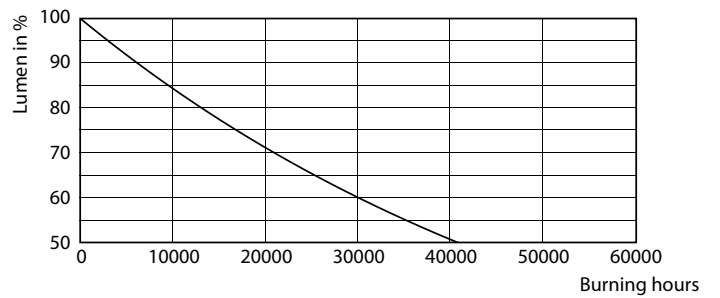

Lumen Maintenance Diagram - Ecofit LEDtube 1500mm 19.5W 840 T8

Lumen Maintenance Diagram - Ecofit LEDtube 1500mm 19.5W 840 T8