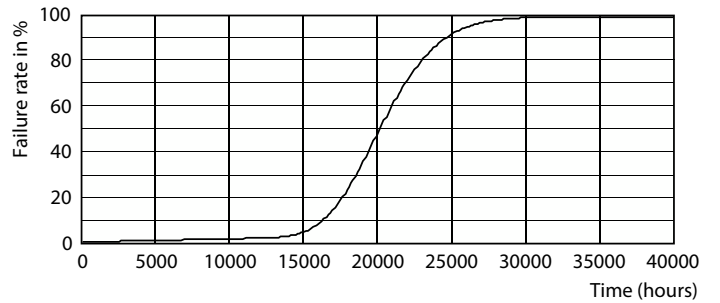

Ecofit Ledtubes T8

Photometric data

© 2024 Philips Lighting B.V. Page 11 of 11

General uniform lighting - Ecofit LEDtube 1500mm 19.5W 840 T8

Lifetime

Life Expectancy Diagram - Ecofit LEDtube 1500mm 19.5W 840 T8