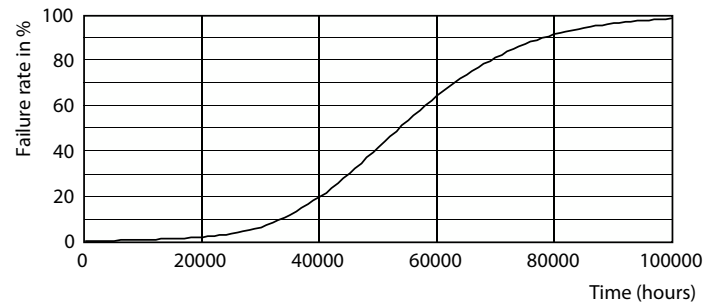

Light Distribution Diagram - CorePro LEDtube 1200mm 15.5W 840 T8

Spectral Power Distribution Colour - CorePro LEDtube 1200mm 15.5W 840 T8

Durață de viață

Lumen Maintenance Diagram - CorePro LEDtube 1200mm 15.5W 840 T8