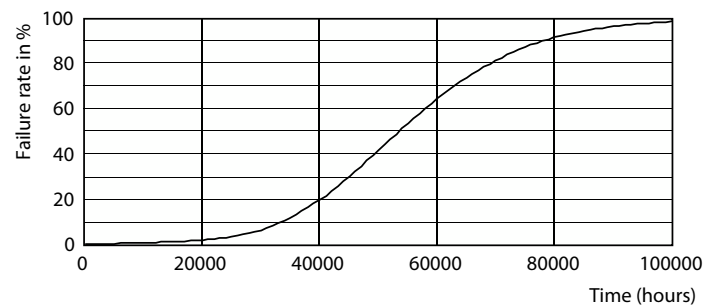

Life Expectancy Diagram - CorePro LEDtube 1200mm 15.5W 865 T8