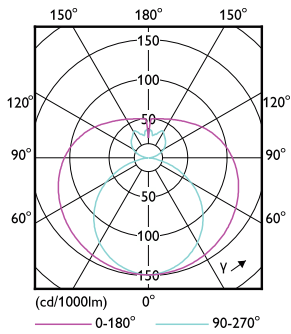

CorePro LEDtube EM/Mains T8

Date fotometrice

Light Distribution Diagram - CorePro LEDtube 1200mm 15.5W 865 T8