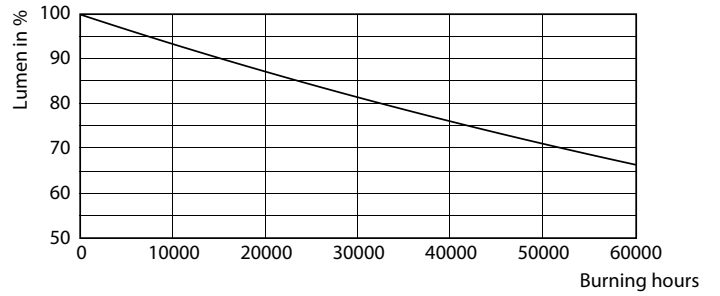

CorePro LEDtube EM/Mains T8

Durată de viață

Life Expectancy Diagram - CorePro LEDtube 1500mm 20W 865 T8

Lumen Maintenance Diagram - CorePro LEDtube 1500mm 20W 865 T8