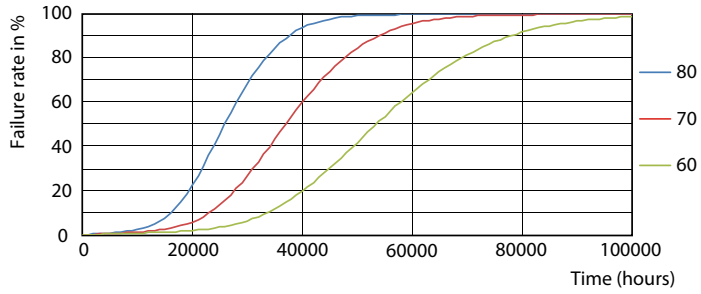

CorePro LEDtube EM/Mains T8

Durată de viață

Life Expectancy Diagram - CorePro LEDtube 1500mm 20W 865 T8

Lumen Maintenance Diagram - CorePro LEDtube 1500mm 20W 865 T8