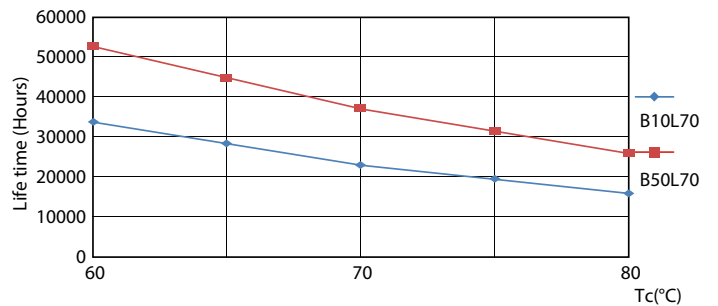

Spectral Power Distribution Colour - CorePro LEDtube 1500mm 20W 865 T8

Light Distribution Diagram - CorePro LEDtube 1500mm 20W 865 T8

Durată de viață

Life Expectancy Diagram - CorePro LEDtube 1500mm 20W 865 T8