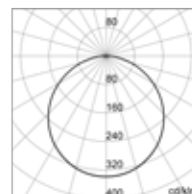

Energy cost: source Eurostat

Dimensions

S2

M2

Photometry

Opal

Discover the full **ELIA CL** range on www.gewiss.com

Code	Size	Power (W)	Optic	Luminous flux (lm)	Colour temperature (K)	Control system
GWF1310GA830	S2	12	Opal	1,200	3,000	On/Off
GWF1310GA840				1,300	4,000	On/Off
GWF1315GA830				1,200	3,000	Motion sensor
GWF1315GA840				1,300	4,000	Motion sensor
GWF1310MA830	M2	25	Opal	2,400	3,000	On/Off
GWF1310MA840				2,600	4,000	On/Off
GWF1314MA830				2,400 (380 Emergency)	3,000	Emergency
GWF1314MA840				2,600 (380 Emergency)	4,000	Emergency
GWF1315MA830				2,400	3,000	Motion sensor
GWF1315MA840				2,600	4,000	Motion sensor
GWF1316MA830				2,400 (380 Emergency)	3,000	Motion sensor - Emergency
GWF1316MA840				2,600 (380 Emergency)	4,000	Motion sensor - Emergency