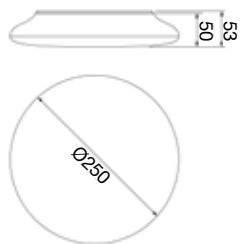

Energy cost: source Eurostat

Dimensions

S2

M2

Photometry

Opal

Discover the full **ELIA CL** range on www.gewiss.com

Code	Size	Power (W)	Optic	Luminous flux (lm)	Colour temperature (K)	Control system
GWF1310GA830	S2	12	Opal	1,200	3,000	On/Off
GWF1310GA840				1,300	4,000	On/Off
GWF1315GA830				1,200	3,000	Motion sensor
GWF1315GA840				1,300	4,000	Motion sensor
GWF1310MA830	M2	25	Opal	2,400	3,000	On/Off
GWF1310MA840				2,600	4,000	On/Off
GWF1314MA830				2,400 (380 Emergency)	3,000	Emergency
GWF1314MA840				2,600 (380 Emergency)	4,000	Emergency
GWF1315MA830				2,400	3,000	Motion sensor
GWF1315MA840				2,600	4,000	Motion sensor
GWF1316MA830				2,400 (380 Emergency)	3,000	Motion sensor - Emergency
GWF1316MA840				2,600 (380 Emergency)	4,000	Motion sensor - Emergency