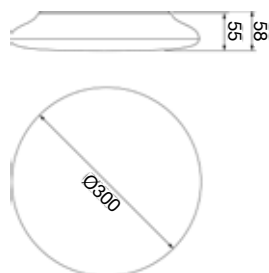

Energy cost: source Eurostat

Dimensions

S2

M2

Photometry

Opal

Discover the full **ELIA CL** range on www.gewiss.com

Code	Size	Power (W)	Optic	Luminous flux (lm)	Colour temperature (K)	Control system
GWF1310GA830	S2	12	Opal	1,200	3,000	On/Off
GWF1310GA840				1,300	4,000	On/Off
GWF1315GA830				1,200	3,000	Motion sensor
GWF1315GA840				1,300	4,000	Motion sensor
GWF1310MA830	M2	25	Opal	2,400	3,000	On/Off
GWF1310MA840				2,600	4,000	On/Off
GWF1314MA830				2,400 (380 Emergency)	3,000	Emergency
GWF1314MA840				2,600 (380 Emergency)	4,000	Emergency
GWF1315MA830				2,400	3,000	Motion sensor
GWF1315MA840				2,600	4,000	Motion sensor
GWF1316MA830				2,400 (380 Emergency)	3,000	Motion sensor - Emergency
GWF1316MA840				2,600 (380 Emergency)	4,000	Motion sensor - Emergency