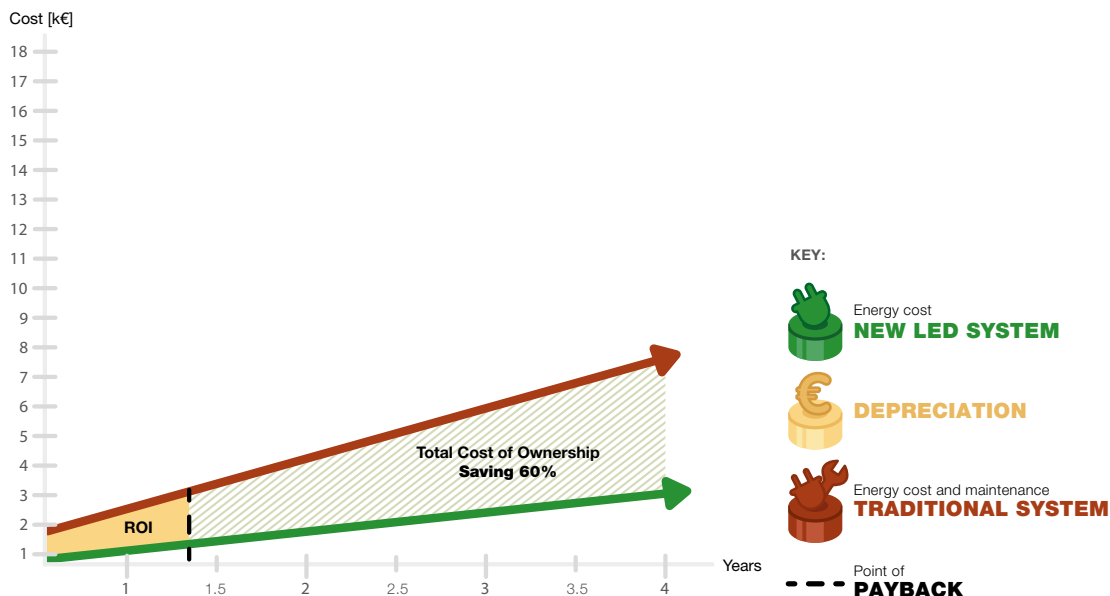

Payback example - flight of stairs project 100 lx

- Calculation base: replacement of 40 traditional lighting fixtures
- Operating period: 3,500 hours per year
- ROI (Return On Investment): less than one year and half

Energy cost: source Eurostat